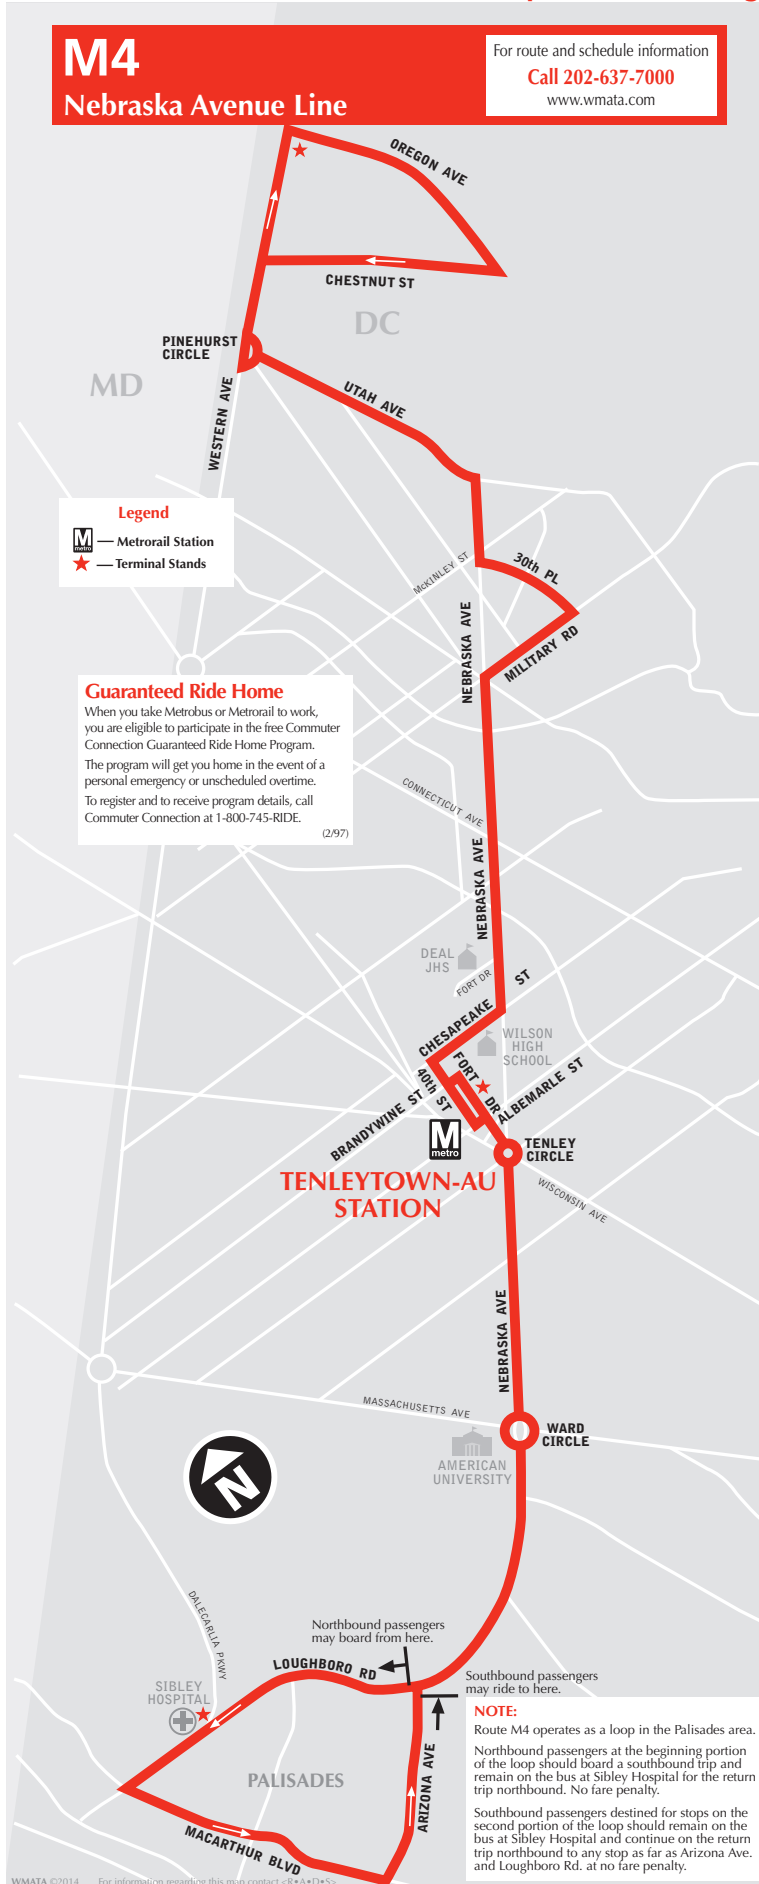

M4

Nebraska Avenue Line

Effective Sunday, June 6, 2021

A partir del domingo, 6 de junio de 2021