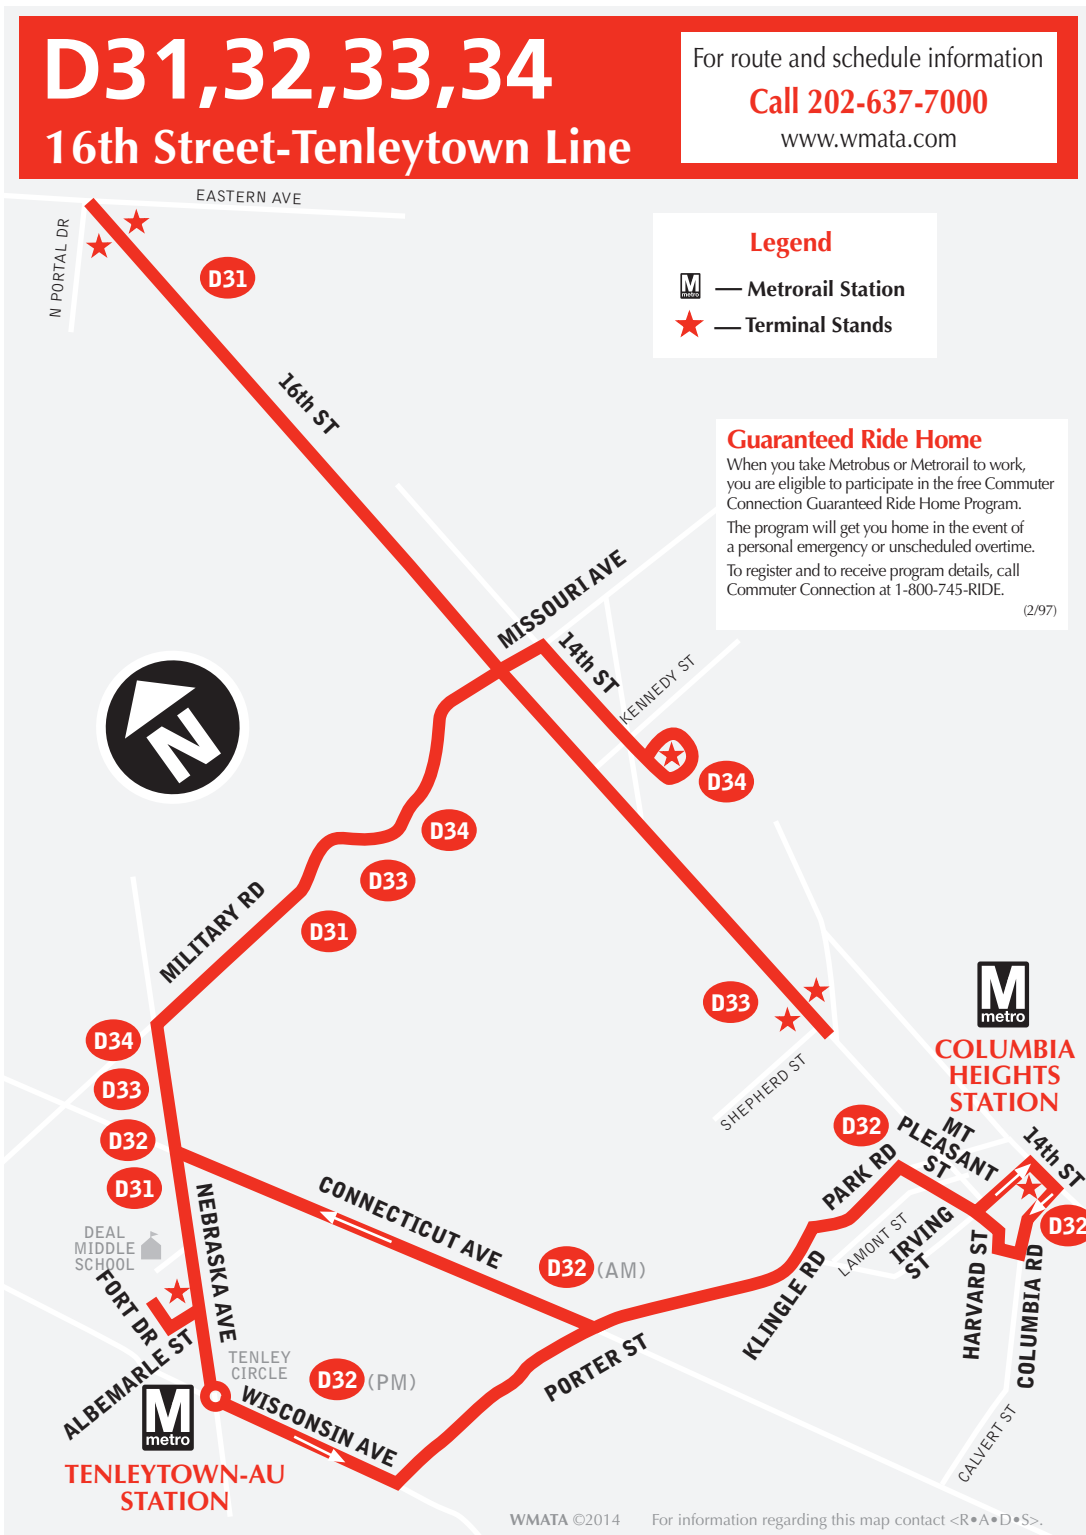

D31,32,33,34

16th Street-Tenleytown Line

Effective Sunday, August 23, 2020

A partir del domingo, 23 de agosto de 2020

D31,32,33,34

16th Street-Tenleytown Line

Effective Sunday, August 23, 2020

A partir del domingo, 23 de agosto de 2020

► Westbound to Tenleytown-AU

Monday thru Friday — De Lunes a viernes

Route Number	14th & Irving Sts. NW (Columbia Heights) 	Mt. Pleasant & Lamont Sts. NW	16th St. & Eastern Ave. NW	16th St. & Shepherd St. NW	Colorado Ave. NW Terminal	14th St. & Fort Dr. NW (Deal Middle School) 	TENLEY-TOWN-AU 
AM Service — Servicio matutino							
● D31	-	-	7:26	-	-	8:15	8:16
● D32	7:55	8:00	-	-	-	8:24	8:25
● D32	7:55	8:00	-	-	-	8:24	8:25
● D31	-	-	7:36	-	-	8:25	8:26
● D33	-	-	-	7:58	-	8:25	8:26
● D34	-	-	-	-	8:00	8:25	8:26

● — Trip operates only on days when public school is open.
El recorrido se realiza solamente cuando están abiertas las escuelas públicas.

► Eastbound to Points East

Monday thru Friday — De Lunes a viernes

Route Number	Nebraska Ave. & Fort Dr. NW (Deal Middle School)	Mt. Pleasant & Lamont Sts. NW	Irving & 14th Sts. NW (COLUMBIA & HEIGHTS) 	16TH ST. & SHEPHERD ST. NW	14th ST. & COLORADO AVE. NW	16th ST. & EASTERN AVE. NW
PM Service — Servicio vespertino						
● D31	3:35	-	-	-	-	3:57
● D32	3:35	3:51	3:55	-	-	-
● D32	3:35	3:51	3:55	-	-	-
● D33	3:35	-	-	3:51	-	-
● D34	3:35	-	-	-	3:50	-
● D34	4:40	-	-	-	4:55	-